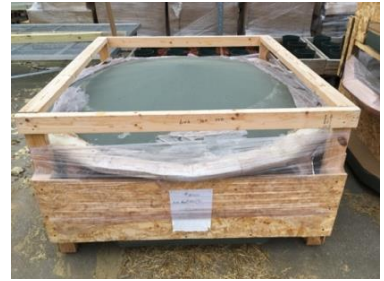

5'x 5' Shanty Hunter (Kit)

- Three 30" x16" tinted gun/crossbow windows (37" from floor)
- One 18" x12" window in door
- Door is 24" x60" with an 8" threshold
- Lockable door latch
- Four 4x4 pockets for stand posts
- Padded shooting rails at each window
- Includes floor carpet but not wall carpet
- One-piece acrylic roof (6' 8" floor to roof height)
- Footprint is 64" x80"
- All siding, trim, floor, and roof are constructed of smart side engineered wood. (50-year pro-rated limited warranty on substrate, resists warping, cracking, splitting, termites, fungal rot and decay)