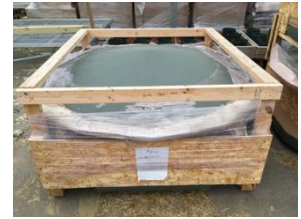

7'x7' 360 Blind Pro Series XL (Kit)

- Eight 12"x18" tinted gun/crossbow windows (35" from floor)
- Six 12"x32" Archery window (24" from floor)
- One 18" x12" window in door
- All windows silently open/close with counterweighted pull-string
- Lockable door latch
- 4" x12" peep windows (62" from floor)
- Four, 4x4 pockets for stand posts
- Padded shooting rails at each window
- **Carpeted floor and walls up to bottom of windows**
- Door is 24" x60" with an 8" threshold
- One-piece acrylic roof (6' 8" floor to roof height)
- All siding, trim, floor, and roof are constructed of smart side engineered wood. (50-year pro-rated limited warranty on substrate, resists warping, cracking, splitting, termites, fungal rot and decay)
- Kit footprint is 85"x80"